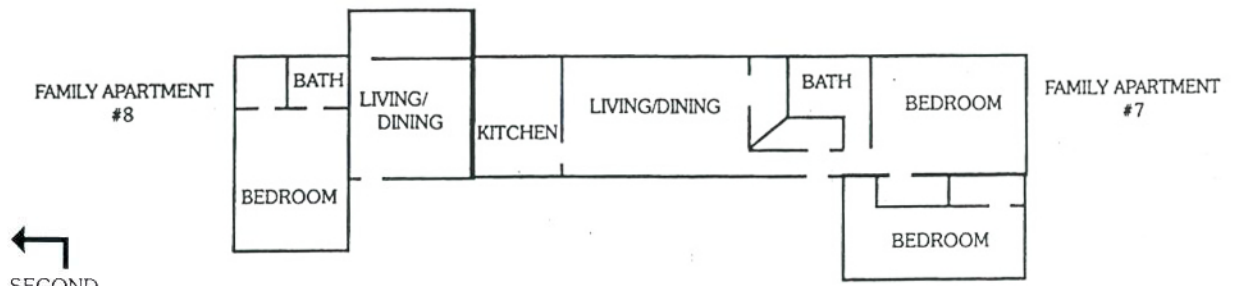

U.S. 1
P.O. Box 73
Key Largo, FL 33037

SOUTHBOUND
1-800-477-2343
www.rockreefresort.com

PICNIC/BAR-B-QUE

STANDARD BEDROOMS
#1, #2, #3, #4

DELUXE BEDROOMS
#11, #14, #16

FAMILY APARTMENT
#5, #6

SECOND FLOOR
BEDROOMS
#18, #19, #20, #21

FAMILY APARTMENT
#9

DELUXE EFFICIENCY
#10

EFFICIENCIES
#12, #15, #17