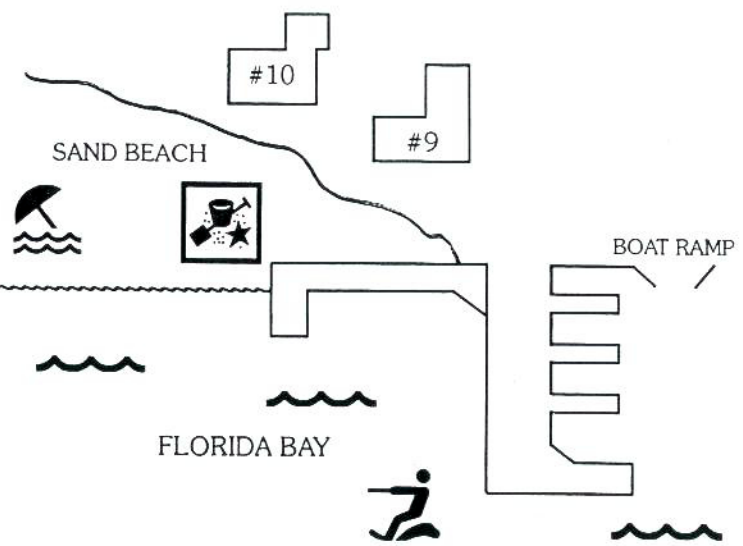

U.S. 1
P.O. Box 73
Key Largo, FL 33037

SOUTHBOUND
1-800-477-2343
www.rockreefresort.com

PICNIC/BAR-B-QUE

STANDARD BEDROOMS
#1, #2, #3, #4

DELUXE BEDROOMS
#11, #14, #16

FAMILY APARTMENT
#5, #6

SECOND FLOOR
BEDROOMS
#18, #19, #20, #21