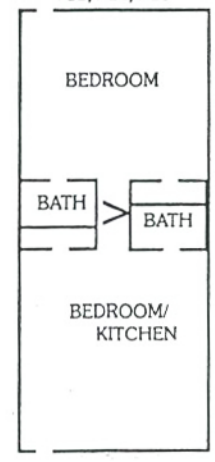

U.S. 1
P.O. Box 73
Key Largo, FL 33037

SOUTHBOUND
1-800-477-2343
www.rockreefresort.com

PICNIC/BAR-B-QUE

STANDARD BEDROOMS
#1, #2, #3, #4

DELUXE BEDROOMS
#11, #14, #16

FAMILY APARTMENT
#5, #6

SECOND FLOOR
BEDROOMS
#18, #19, #20, #21

FAMILY APARTMENT
#9

DELUXE EFFICIENCY
#10

EFFICIENCIES
#12, #15, #17