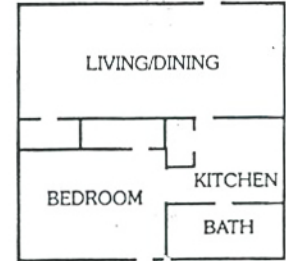

U.S. 1
P.O. Box 73
Key Largo, FL 33037

SOUTHBOUND
1-800-477-2343
www.rockreefresort.com

PICNIC/BAR-B-QUE

STANDARD BEDROOMS
#1, #2, #3, #4

DELUXE BEDROOMS
#11, #14, #16

FAMILY APARTMENT
#5, #6

SECOND FLOOR
BEDROOMS
#18, #19, #20, #21

FAMILY APARTMENT
#9

DELUXE EFFICIENCY
#10

EFFICIENCIES
#12, #15, #17