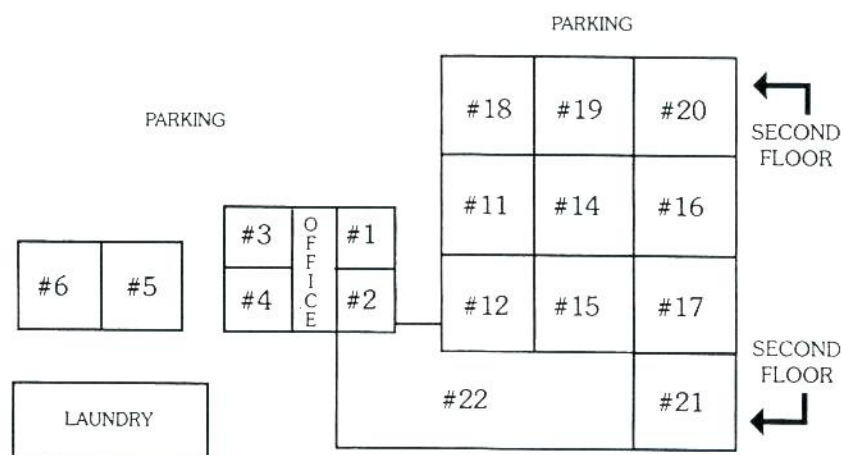

U.S. 1
P.O. Box 73
Key Largo, FL 33037

SOUTHBOUND
1-800-477-2343
www.rockreefresort.com

PICNIC/BAR-B-QUE

STANDARD BEDROOMS
#1, #2, #3, #4

DELUXE BEDROOMS
#11, #14, #16

FAMILY APARTMENT
#5, #6

SECOND FLOOR
BEDROOMS
#18, #19, #20, #21

FAMILY APARTMENT
#9

DELUXE EFFICIENCY
#10

EFFICIENCIES
#12, #15, #17